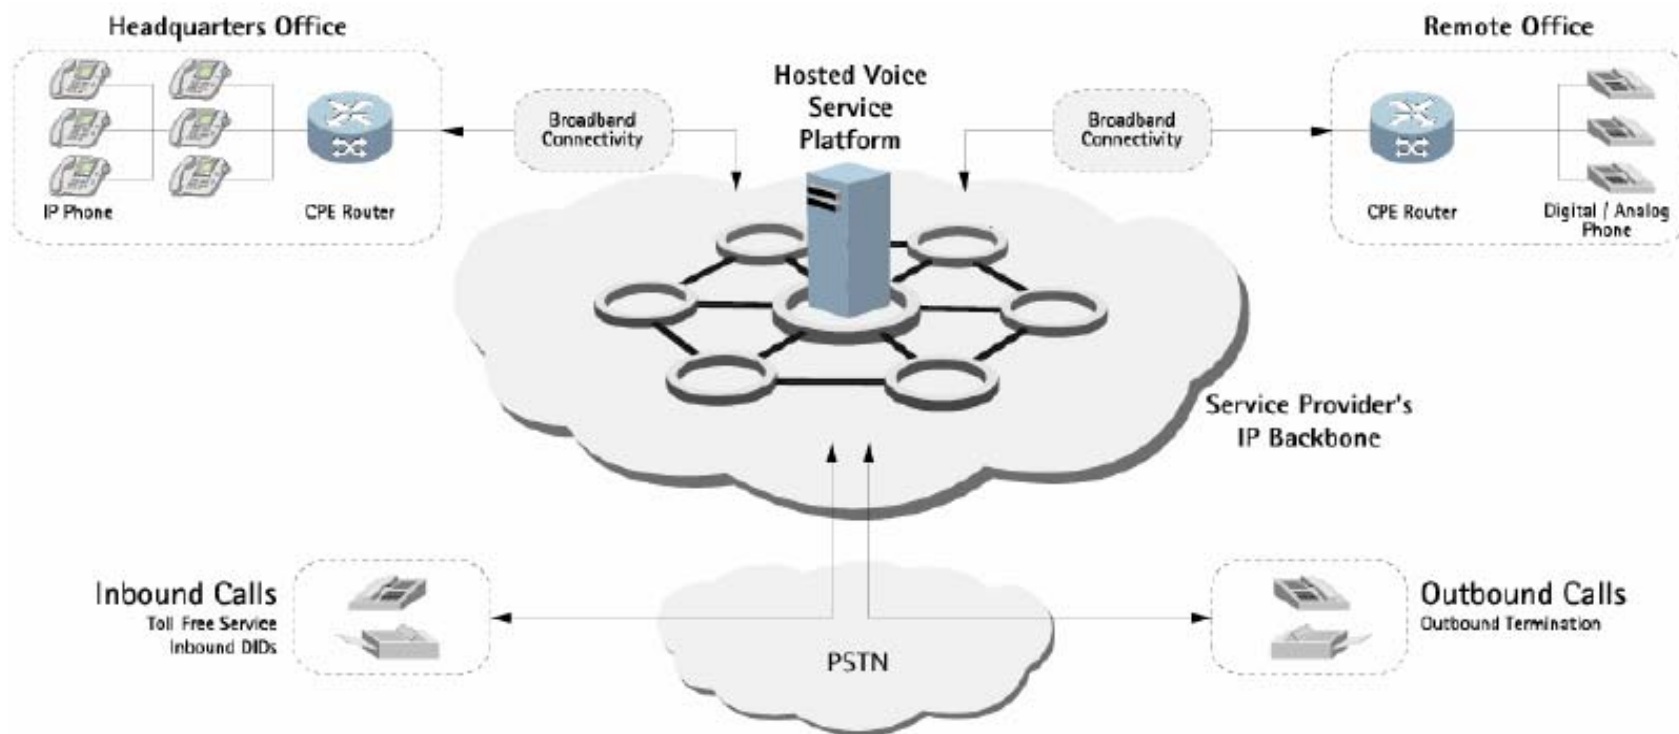

Borderless Communications Services

- ❑ Integrated Access for IP Local, IP Long Distance and Internet
- ❑ Unlimited Local and Long Distance Service
- ❑ 4-Digit Company-Wide Dialing
- ❑ Gateway to TDM Voice Services

- ❑ Carrier Grade Redundant Soft Switches
- ❑ Provides support for Broadband and Internet T-1 services.
- ❑ 23,000 intercity route miles

confidential and proprietary